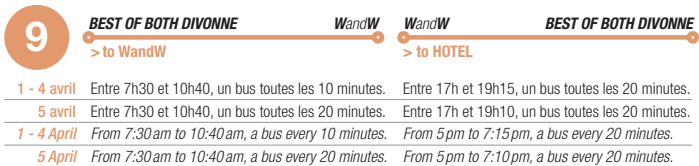

SHUTTLES STOPS