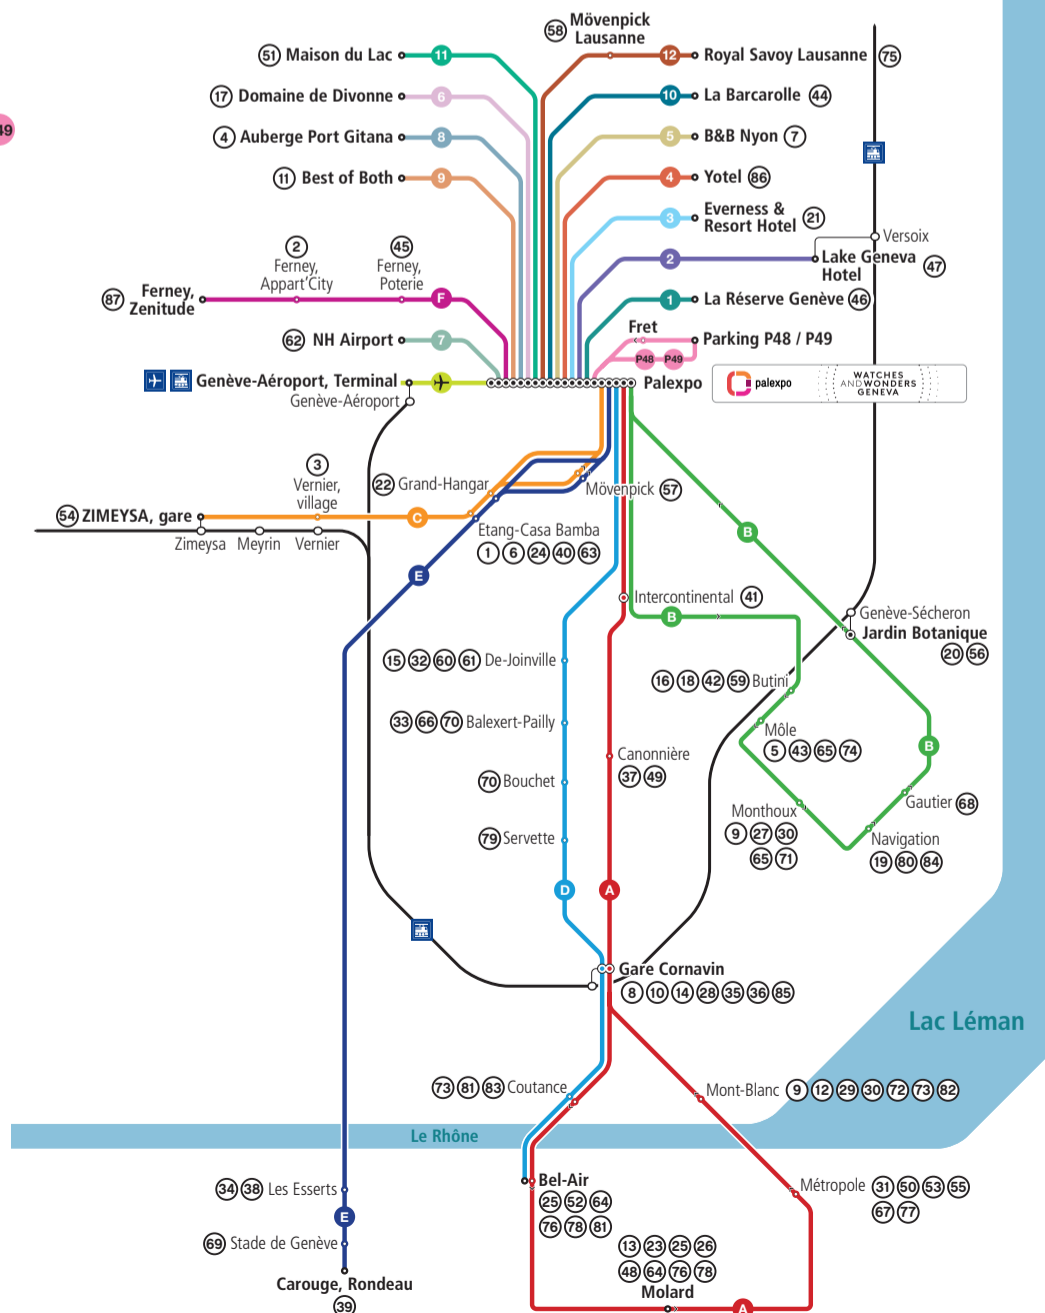

ACCÈS NAVETTES / BOARDING POINTS

Services de navettes entre Palexpo et les hôtels.
Shuttle services between Palexpo and the hotels.

Navettes A B C D E F 1 2 3 4 5 6 7 8 9 10 11 12 P48 P49

- | | | |
|-------------------------------|-------------------------------|-----------------------------------|
| ① Adina | ③① Hôtel De La Cigogne | ⑥① Nash Suites |
| ② Appart'city Ferney Voltaire | ③② ibis Aéroport | ⑥② NH Airport |
| ③ Appart'city Vernier | ③③ ibis Budget Balaxert | ⑥③ Nonanteneuf Hotel |
| ④ Auberge Port Gitana | ③④ ibis Budget Petit Lancy | ⑥④ Nonanteneuf Plainpalais |
| ⑤ Auteuil Manotel | ③⑤ ibis Genève Centre Gare | ⑥⑤ Novotel Geneve Centre |
| ⑥ B&B Hotel | ③⑥ ibis Genève Centre Lac | ⑥⑥ Novotel Suites |
| ⑦ B&B Nyon | ③⑦ ibis Genève Centre Nations | ⑥⑦ Pax |
| ⑧ Base Geneva | ③⑧ ibis Petit-Lancy | ⑥⑧ President Geneva |
| ⑨ Beau Rivage Geneve | ③⑨ ibis Style Genève Carouge | ⑥⑨ Ramada Encore |
| ⑩ Bernina | ④① Intercity | ⑦① Residence Inn By Marriot |
| ⑪ Best of Both | ④② Jade Manotel | ⑦② Residence Studio Geneve Centre |
| ⑫ Bristol | ④③ Kipling Manotel | ⑦③ Ritz Carlton Hotel De La Paix |
| ⑬ Citizen M | ④④ La Barcarolle | ⑦④ Rotary Hotel |
| ⑭ Cristal | ④⑤ La Reserve - NEHO | ⑦⑤ Royal Manotel |
| ⑮ Crowne Plaza Geneva | ④⑥ La Réserve Genève | ⑦⑥ Royal Savoy Lausanne |
| ⑯ Design Hotel F6 | ④⑦ Lake Geneva Hotel | ⑦⑦ Ruby Hotel |
| ⑰ Domaine de Divonne | ④⑧ Les Armures | ⑦⑧ Sagitta |
| ⑱ Drake Longchamp | ④⑨ Les Nations | ⑦⑨ Starling Hotel Residence |
| ⑲ Edelweiss Manotel | ⑤① Maison du Lac | ⑦⑩ Stay Kook |
| ⑳ Eden Hotel | ⑤② Mandarin Oriental | ⑧① Swiss Luxury Apartments |
| ㉑ Everness & Resort Hotel | ⑤③ Marmont Hotel | ⑧② The Ambassador |
| ㉒ Express By Holiday Inn | ⑤④ Mercure Geneva Airport | ⑧③ The Four Seasons Hotel |
| ㉓ Fraser Suites Geneva | ⑤⑤ Métropole | ⑧④ The New Midi |
| ㉔ Geneva Marriott Hotel | ⑤⑥ Mon Repos | ⑧⑤ The Woodward |
| ㉕ Home Swiss Hotel | ⑤⑦ Mövenpick Hotel Geneve | ⑧⑥ Warwick |
| ㉖ Hood | ⑤⑧ Mövenpick Lausanne | ⑧⑦ Yotel |
| ㉗ Hôtel 9 Paquis | ⑤⑨ N'vy Manotel | ⑧⑧ Zenitude |
| ㉘ Hôtel Cornavin | ⑥① Nash Airport | |
| ㉙ Hôtel D'allevés | | |
| ㉚ Hôtel D'angleterre | | |